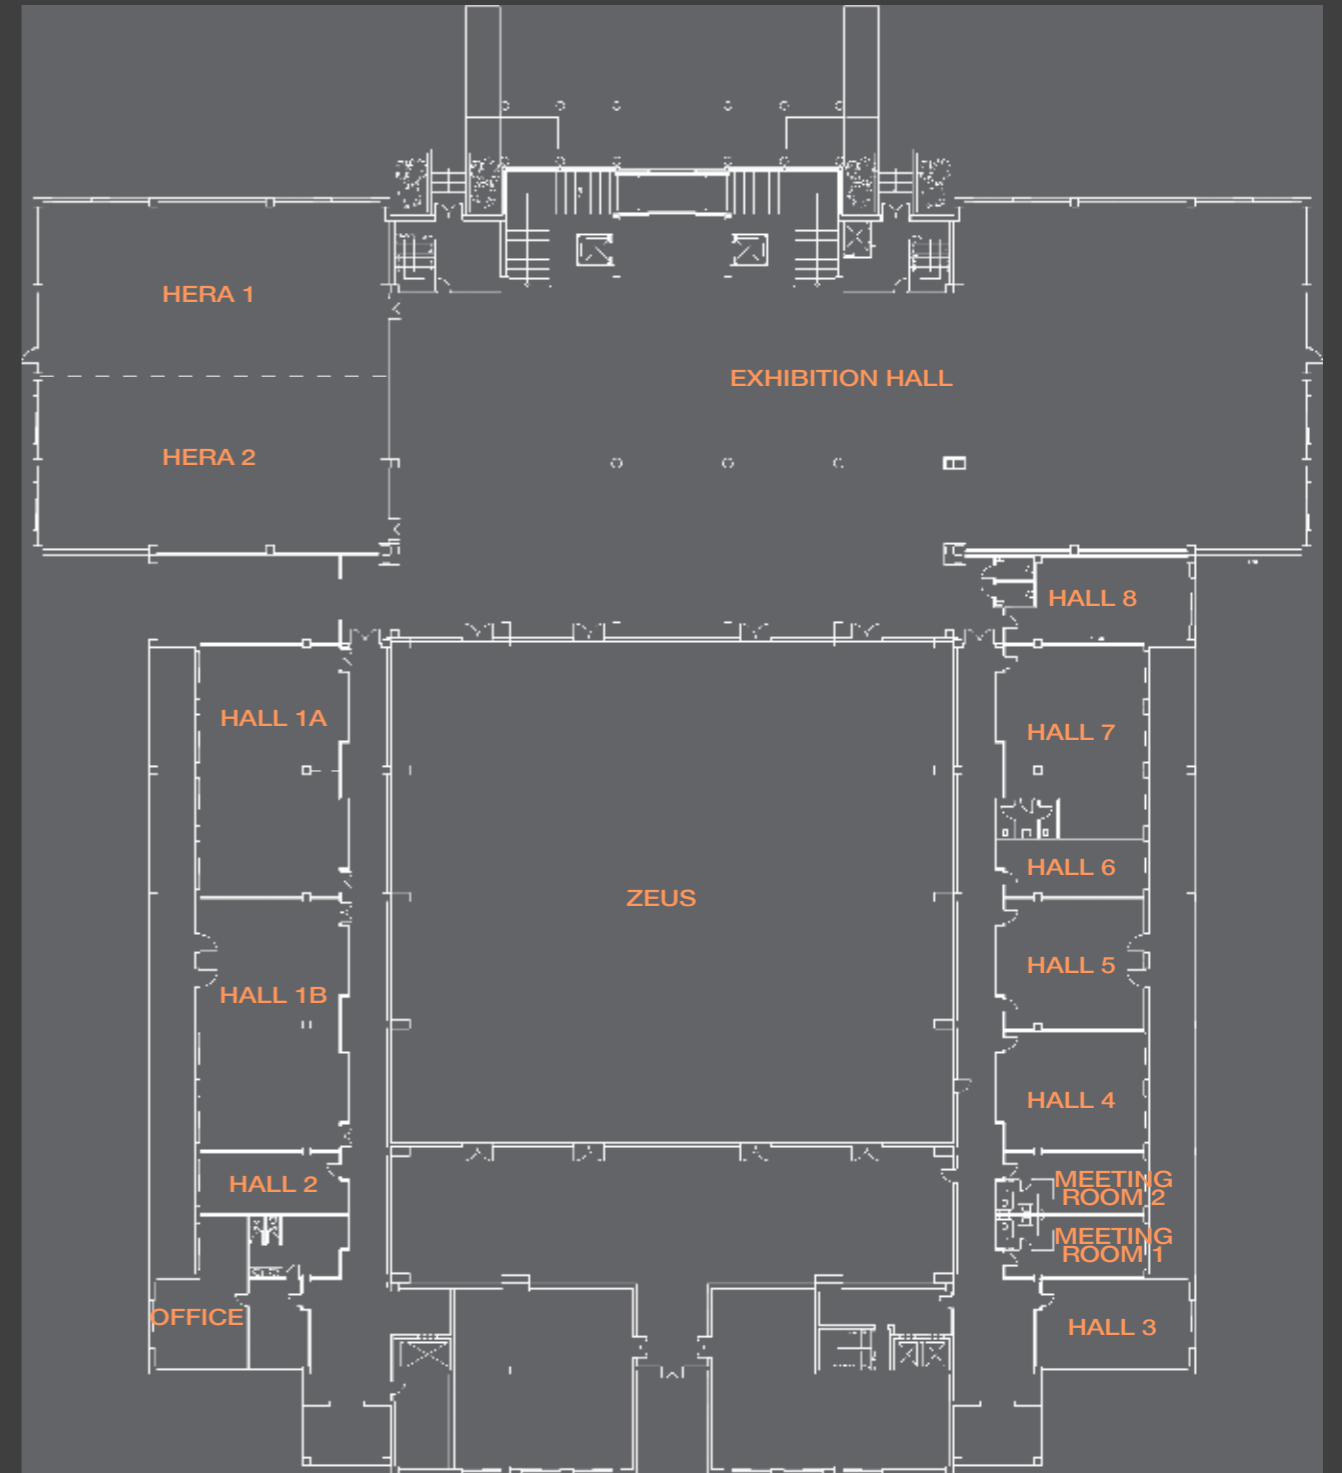

# FLOOR PLANS

**TOTAL  
SURFACE  
4,900M<sup>2</sup>  
LOBBY,  
CONFERENCE  
HALLS  
EVENTS  
& MEETING  
ROOMS**

# FLOOR PLANS

 **4,500M<sup>2</sup>**  
**BESPOKE**  
**EXHIBITION HALL**