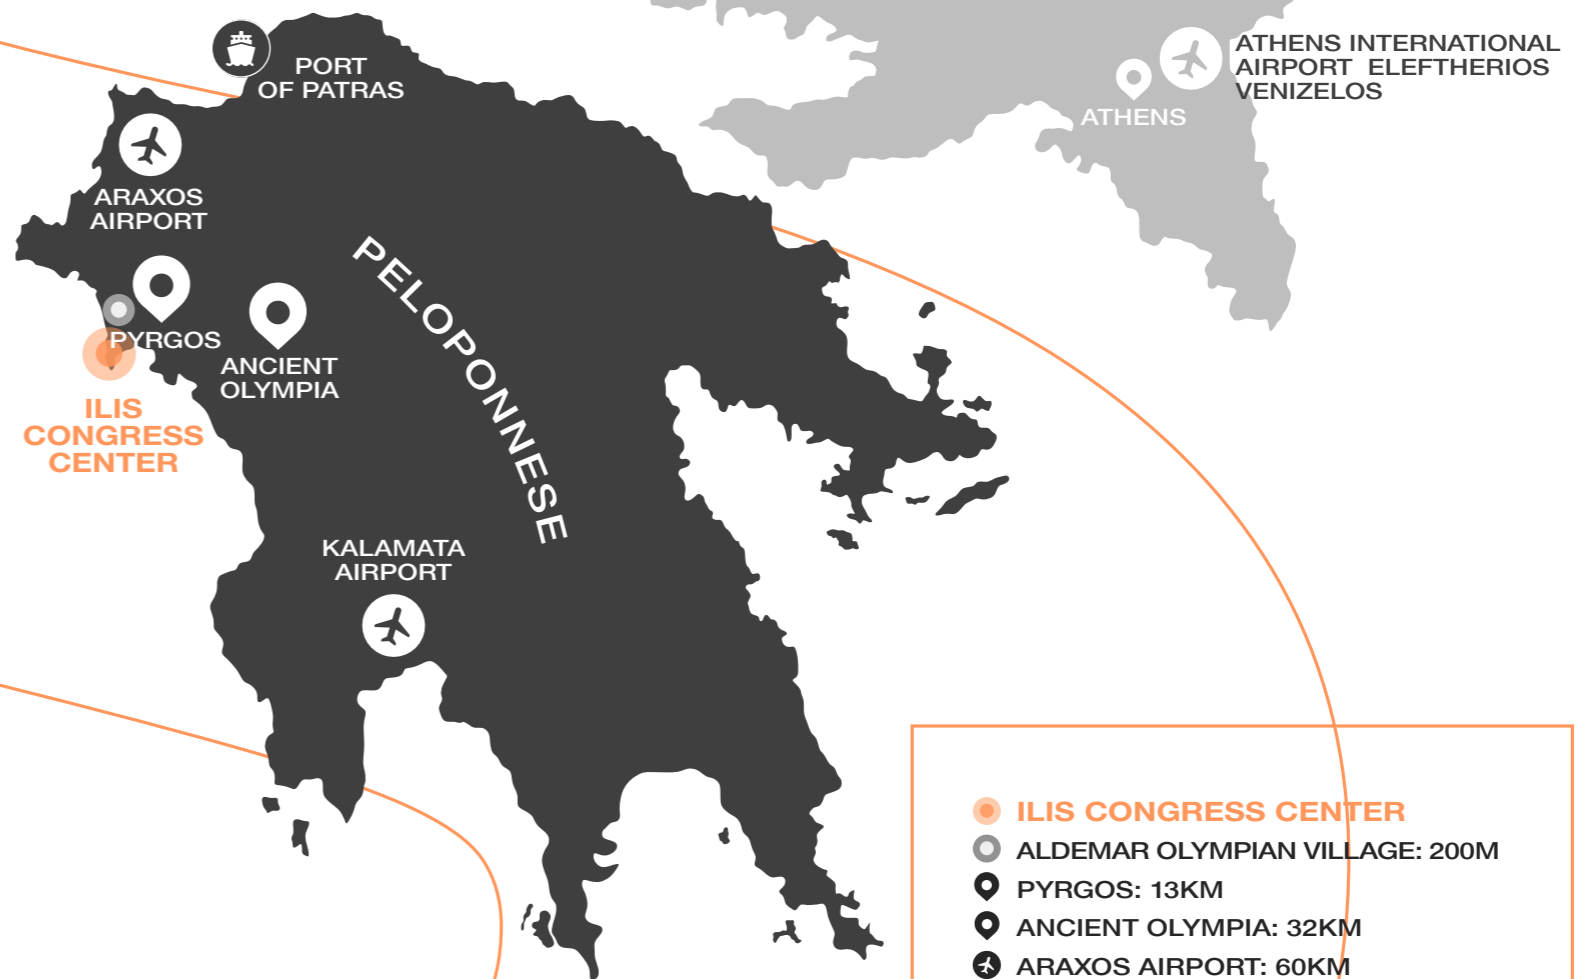

Located at a strategic area near the plain of Iiia and 32km away from the landmark of the archaeological site of Olympia, the ILIS CONGRESS CENTER is less than 3 hours by car from Athens, while it is also connected to the Adriatic Sea.