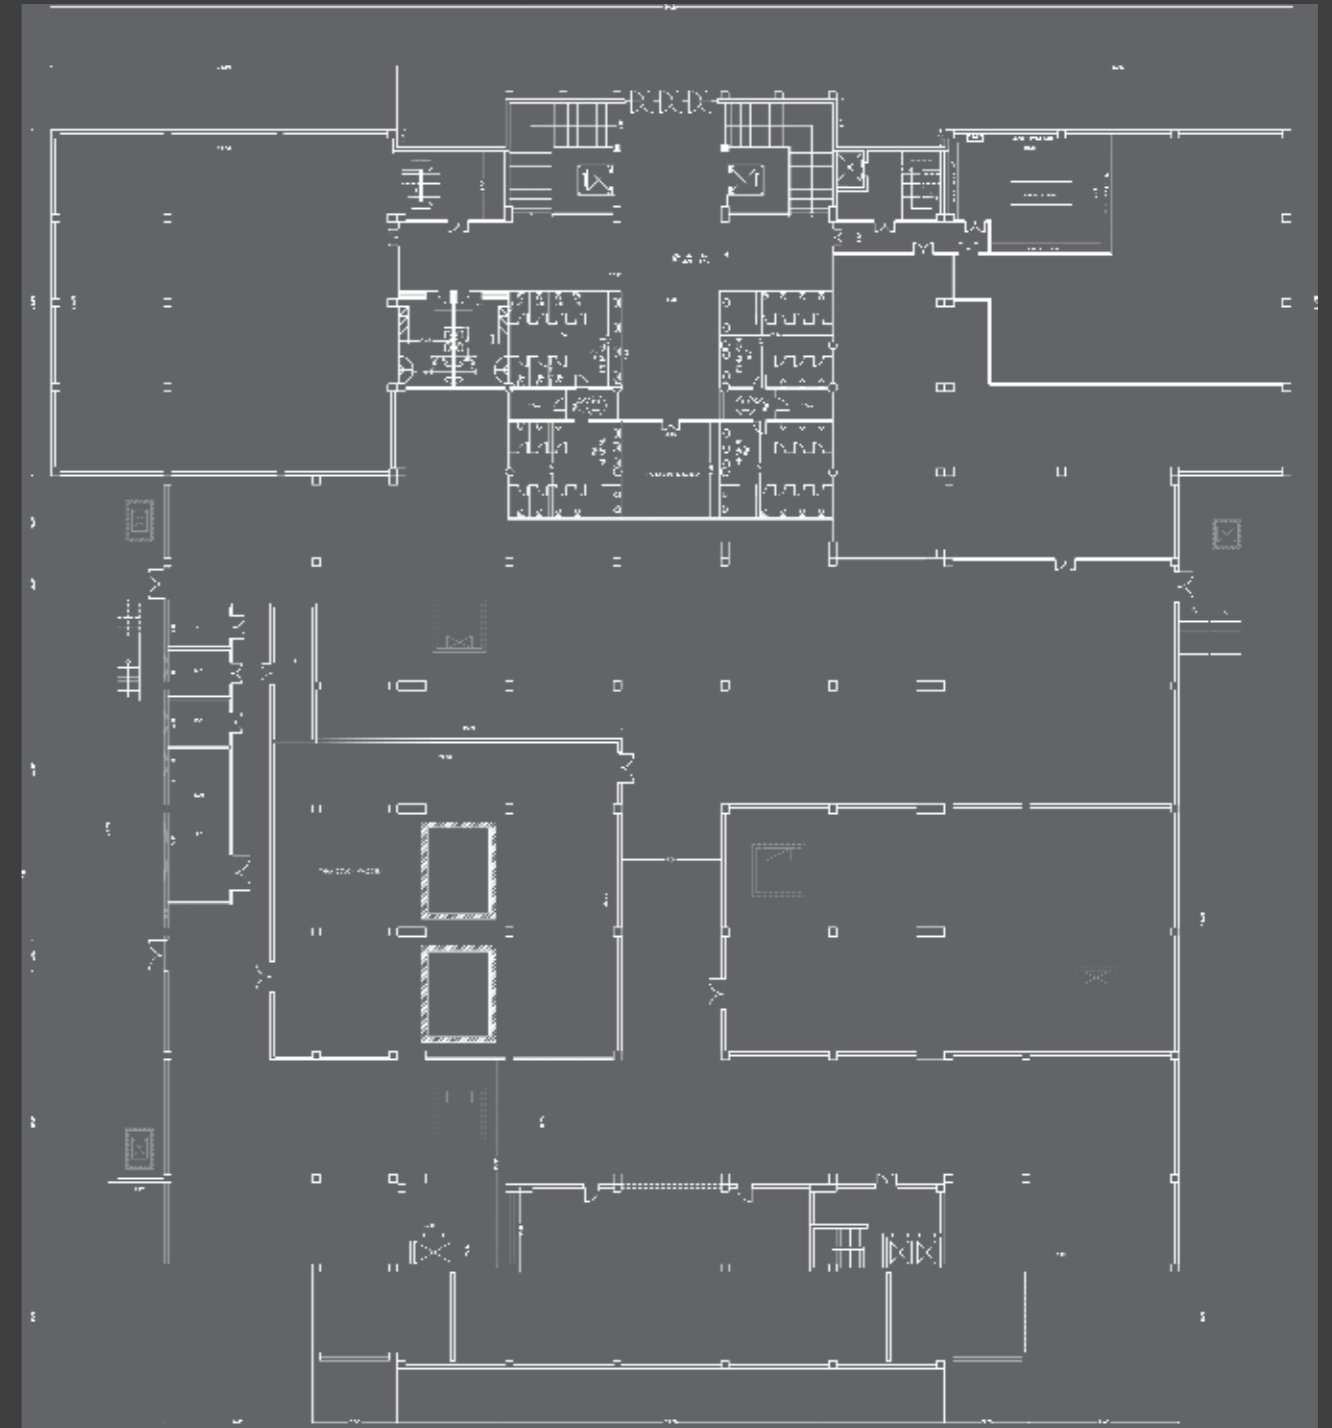

# FLOOR PLANS

**TOTAL  
SURFACE  
4,900M<sup>2</sup>  
LOBBY,  
CONFERENCE  
HALLS  
EVENTS  
& MEETING  
ROOMS**

# FLOOR PLANS

 **4,500M<sup>2</sup>**  
**BESPOKE**  
**EXHIBITION HALL**